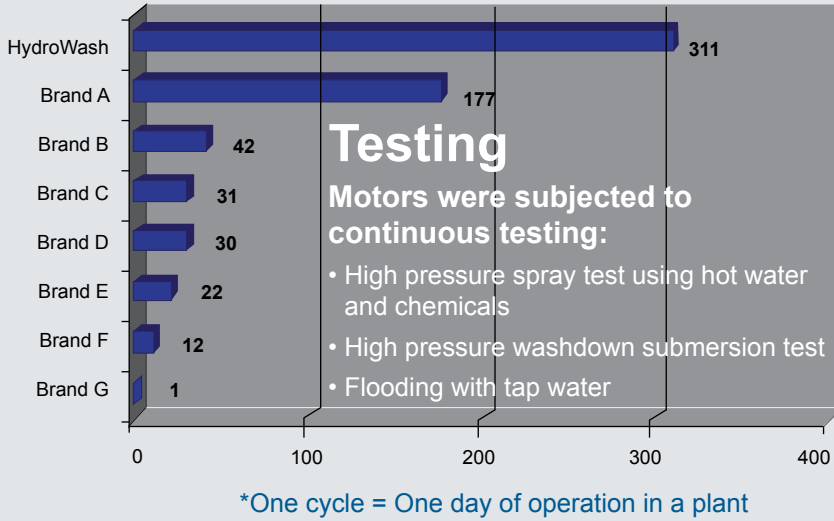

# HYDROWASH

lasts the longest  
**75% more cycles**  
than the closest competitor!