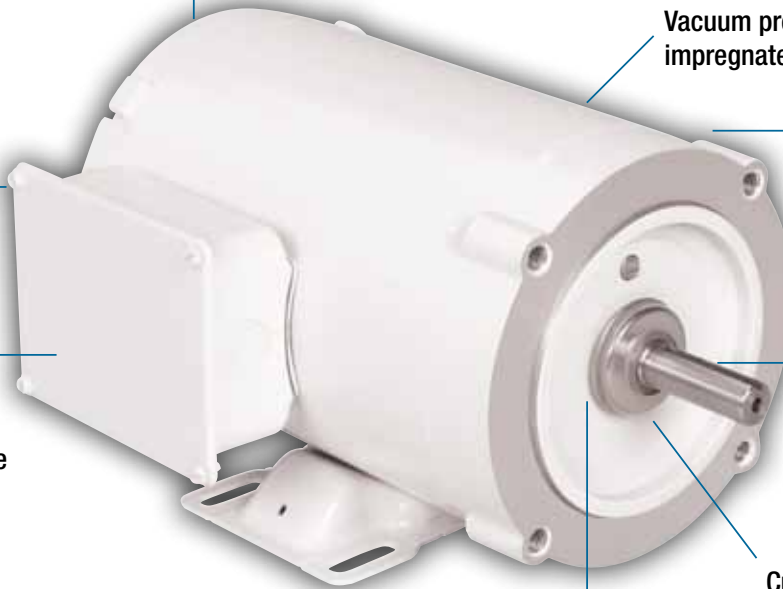

Double sealed ball bearings

Waterproof proprietary lead splice kit

Potted and Welded Conduit Box—Provides custom designed, secure box with moisture management system