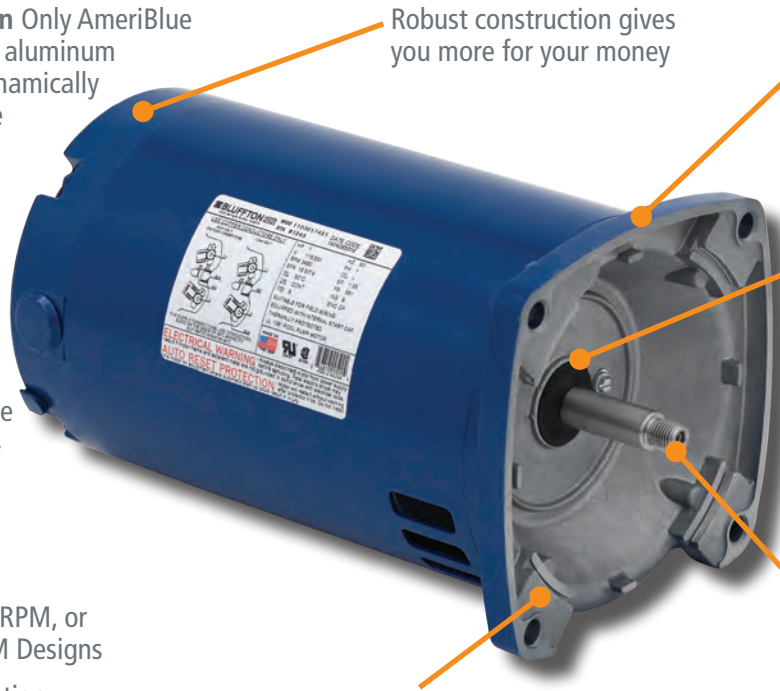

Premium Features

- Back End Ground Lug for Easier Installation
- 1081 Design (UL approved)
- CEC Title 20 Compliance
- NEMA Open Drip Proof Construction
- Single- or Three-Phase, 60 Hz Operation
- Two-Speed 3450/1725 RPM, or Single-Speed 3450 RPM Designs
- Continuous Duty Operation
- Thermally Protected
- Double Sealed Ball Bearings for Long Life
- Replaces Popular Residential and Commercial Pump Motors
- Standard and High Efficiency Designs Available

Robust construction gives you more for your money

Painted Endbells Unlike other motors, AmeriBlue C-face and square flanges are painted to prevent corrosion

Ultimate Double Seal System Prevents leaking pumps from damaging motors. It allows water to drain away from the motor's front bearing to prolong bearing life

Corrosion Resistant Threaded or Keyed Shafts Premium 303 Stainless Steel

Square Flange or C-Face Pump Mounting

Proudly Made in Bluffton, Indiana USA

- **Built Durable** Proven motor designs manufactured by true craftsmen.
- **Economical** Built-in features for long service life.
- **Warranty** We stand by our motors with an 18 month warranty from date of installation, and 24 month warranty from date of manufacture.